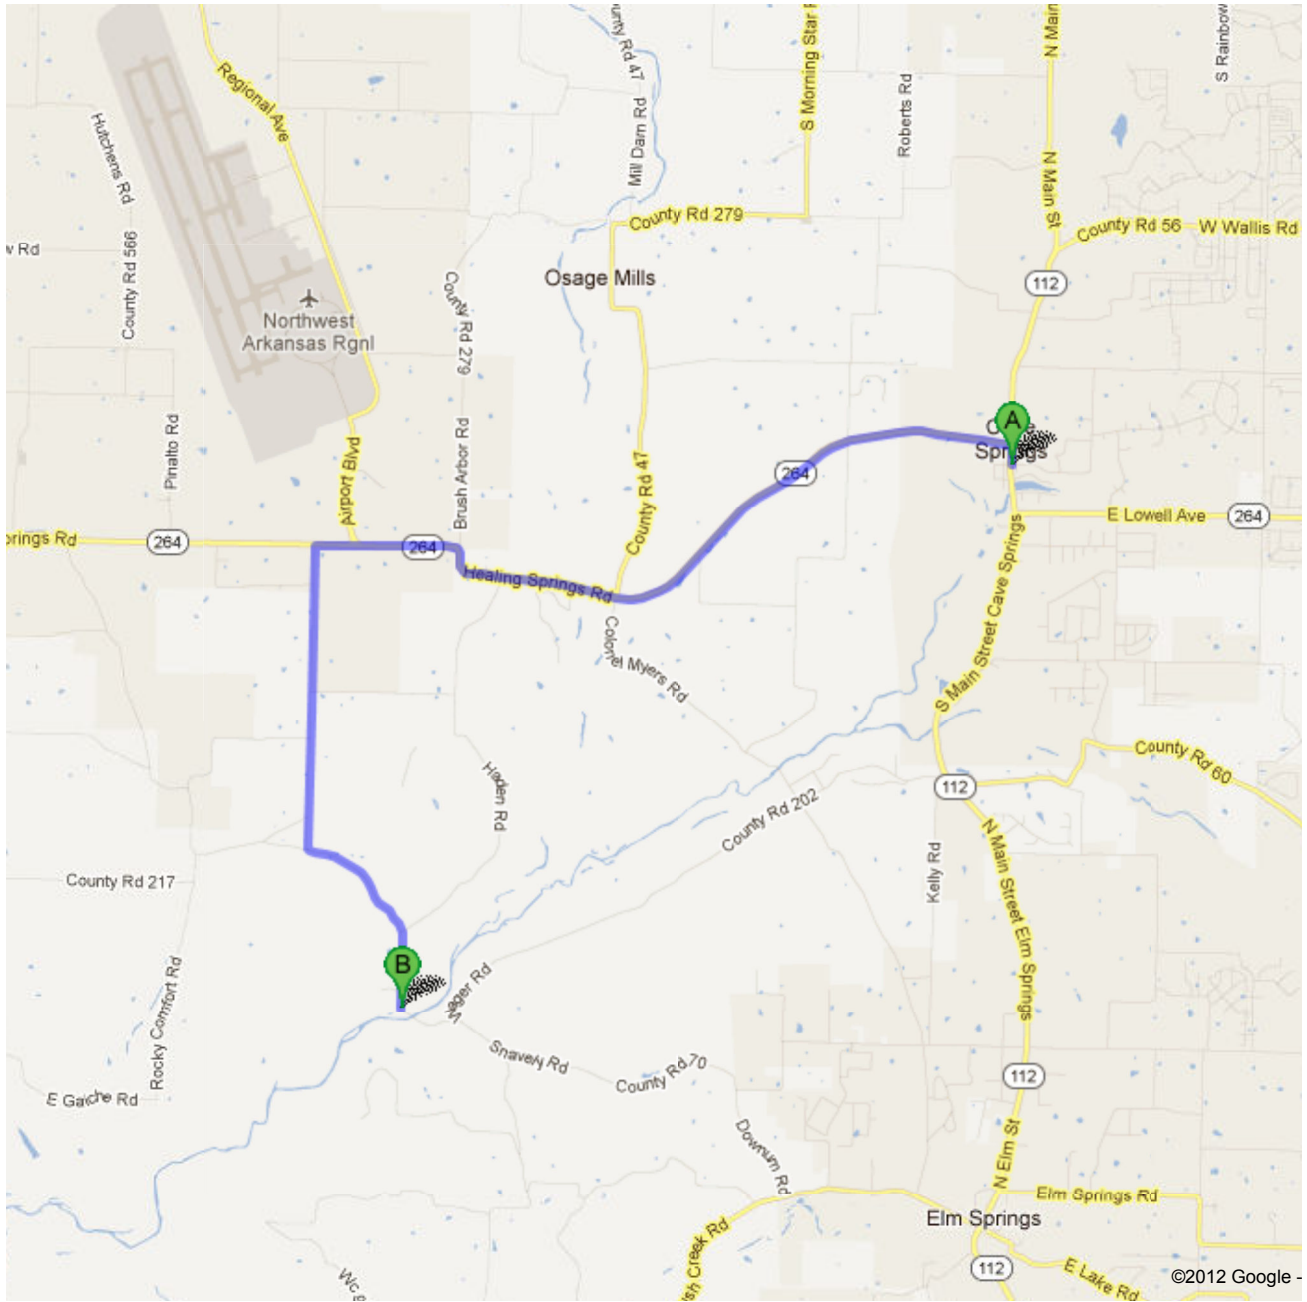

Directions to 11579 Snavelly Rd, Bentonville,  
AR 72712  
6.7 mi – about 14 mins

 Cave Springs, AR

1. Head **north** on **N Main St/N Main Street (Cave Springs)** toward **W Stroud Ave**

go 0.1 mi  
total 0.1 mi

 2. Take the 3rd left onto **AR-264 W/Healing Springs Rd**  
About 6 mins

go 4.0 mi  
total 4.1 mi

 3. Turn left onto **County Rd 215/S Hendrix Rd**  
About 6 mins

go 2.2 mi  
total 6.3 mi

4. Continue onto **Snavelly Rd**  
Destination will be on the right  
About 1 min

go 0.4 mi  
total 6.7 mi

 11579 Snavely Rd, Bentonville, AR 72712

These directions are for planning purposes only. You may find that construction projects, traffic, weather, or other events may cause conditions to differ from the map results, and you should plan your route accordingly. You must obey all signs or notices regarding your route.